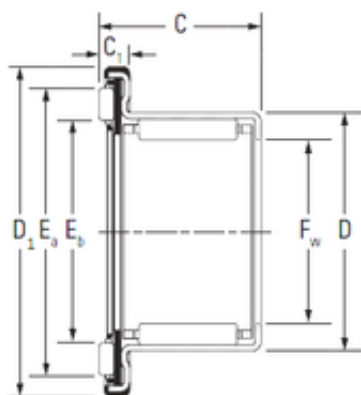

L S Starrett BEARING COMPANY

Timing Belt China Factory Supply Rubber
Timing Belt Industrial Belt Power Belt

Bearing No.

Size	25x37x22.2 mm
Bore Diameter	25 mm
Outer Diameter	37 mm
Width	22,2 mm
d	25 mm
D	37 mm
C	22,2 mm

Bearing 2D drawings and 3D CAD models