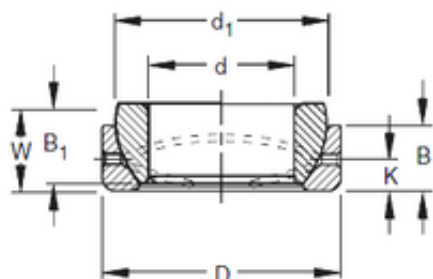

## Timken 40SBT64 Spherical Plain Bearings

Bearing No. 40SBT64

Size	101.6x158.75x49.15 mm
Bore Diameter	101,6 mm
Outer Diameter	158,75 mm
Width	49,15 mm
d	101,6 mm
D	158,75 mm
B1	58,42 mm
C	49,15 mm
d1	63,5 mm

40SBT64 Bearing 2D drawings and 3D CAD models