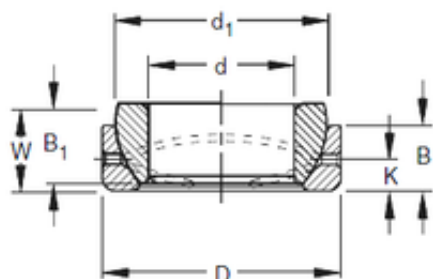

## Timken 13SBT22 Spherical Plain Bearings

Bearing No. 13SBT22

Size	34.925x55.562x15.24 mm
Bore Diameter	34,925 mm
Outer Diameter	55,562 mm
Width	15,24 mm
d	34,925 mm
D	55,562 mm
B1	19,56 mm
C	15,24 mm
d1	21,34 mm

13SBT22 Bearing 2D drawings and 3D CAD models